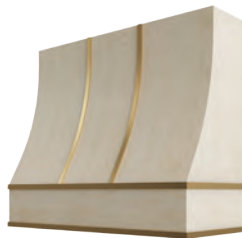

Curved w/ Brass Strapping

Sloped Classic Trim

Sloped w/ Strapping Flat Trim

Tapered Classic Trim

Tapered w/ Shiplap Block Trim

Tapered w/ Strapping Flat Trim

Sloped w/ Brass Strapping

Broan (300 & 400 CFM)