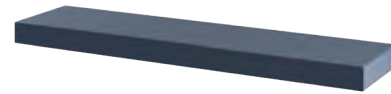

# Floating Shelves

Our floating shelves are available in a range of finish options, including all KCD finishes. Our floating shelves are designed with a 12" depth, adding more space for an extra touch and giving them a built-in look. With six sizes and a durable, easy-to-install construction, they're the perfect finishing touch to any design.

## Bracket

**Simple Installation:** Shelf slides securely onto included wall mounted bracket for a clean floating look.

White Oak

Walnut

Maple

Walnut & White Oak – Available in Raw and Clear Coat  
Maple – Available in Raw or Primed