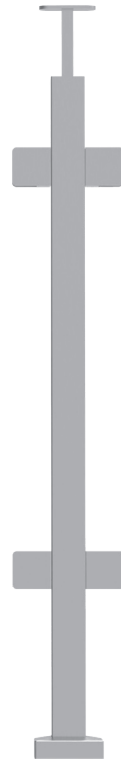

ElitePosts

Pre-fabricated
Stainless Steel
Square Posts for
Glass Railings

SEBIOR

IT ALL STARTS WITH A DREAM

ElitePosts

Black (900)

Satin (10)

- Pre-fabricated stainless steel square posts fully engineered for interior residential applications.
- Material is SS304, in both satin and black powder coated.
- Provides placement on the front, middle, and back of the tread for 36" high railings.
- Fully welded tube supports with solid square stem, providing a modern and clean look.
- Fully welded solid cast stainless steel base plates.
- Small square glass clips secured by an M8 x 20 stainless steel fastener included.
- Flat handrail attachment plates and base plate covers also included.
- Suitable for 6-10mm glass.

ElitePosts

Richelieu Glazing Supplies is excited to introduce our new line of Elite Posts! Fully engineered and designed for modern life, this line is sure to impress. Available in Satin and Black, our Elite Posts can be installed on the front, middle, or back of your step to create an elegant look for your home.

#	PRODUCT CODE	DESCRIPTION
1	SSPE36BPEF	STAIR BOTTOM POST - Front
2	SSPE36BPEM	STAIR BOTTOM POST - Middle
3	SSPE36BPEB	STAIR BOTTOM POST - Back
4	SSPE36STLF	STAIR LINE POST - Front
5	SSPE36STLM	STAIR LINE POST - Middle
6	SSPE36STLB	STAIR LINE POST - Back
7	SSPE36STEF	STAIR END POST - Front
8	SSPE36STEM	STAIR END POST - Middle
9	SSPE36STEB	STAIR END POST - Back
10	SSPE36STBF	STAIR BLANK POST - Front
11	SSPE36STBM	STAIR BLANK POST - Middle
12	SSPE36STBB	STAIR BLANK POST - Back
13	SSPE36LNDE	LANDING END / TURN POST
14	SSPE36LNDL	LANDING LINE POST
15	SSPE36LNDC	LANDING CORNER POST
16	SSPE36LNDB	LANDING BLANK POST

BASE PLATE

BASE PLATE COVER

GLASS CLIP

Additional glass clips available

Landing Posts

**LANDING END
STAIR/LANDING TURN**

⑬ SSPE36LNDE

LANDING LINE