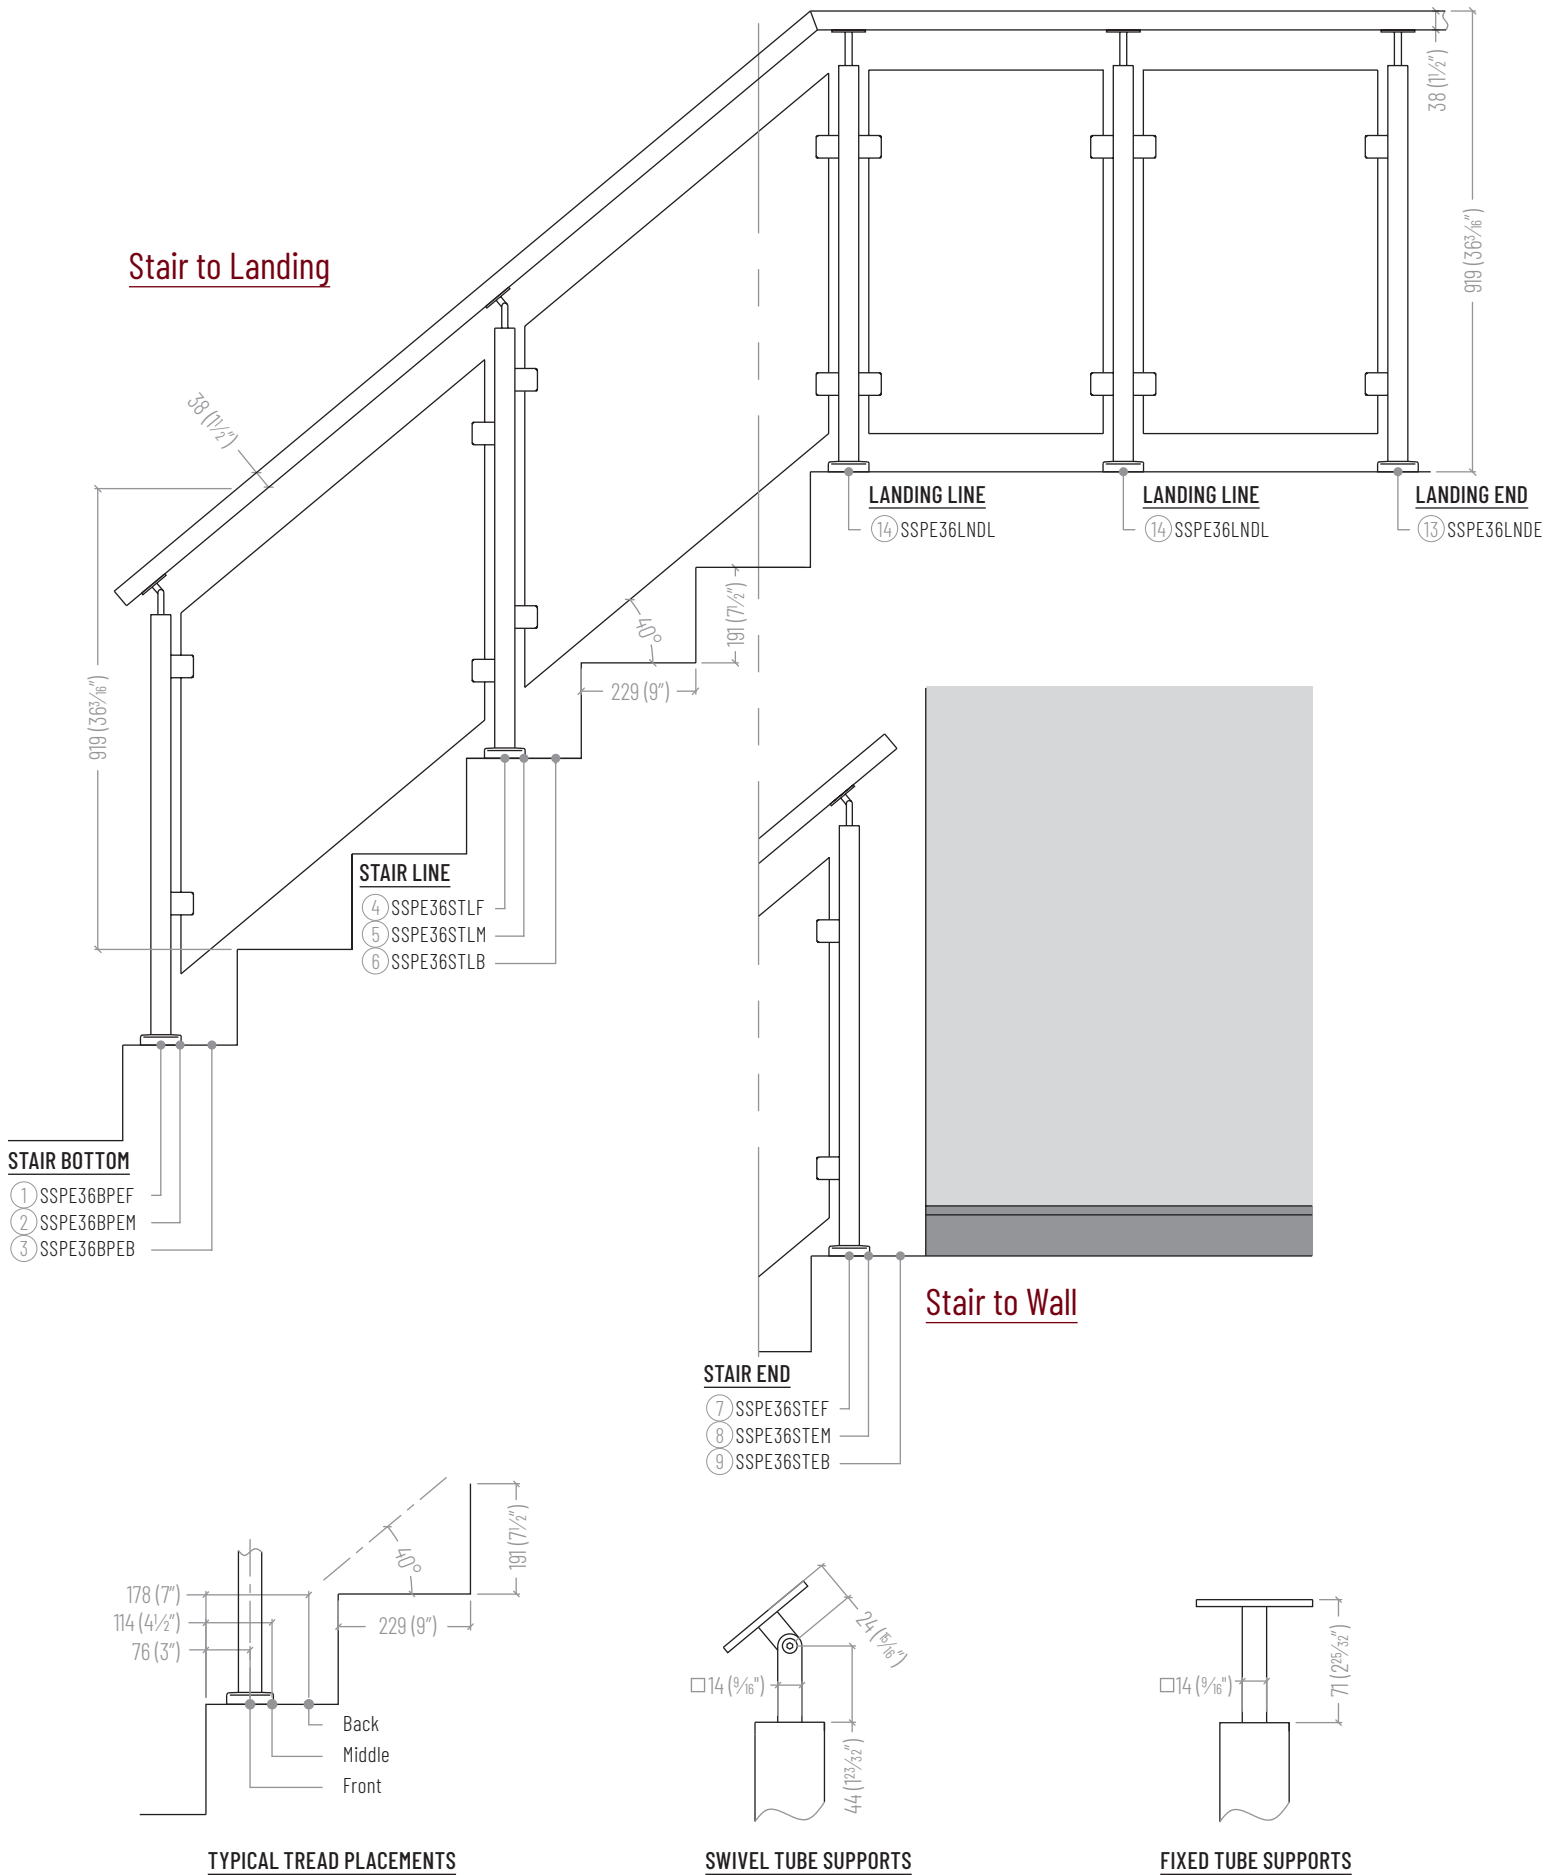

ElitePosts

Pre-fabricated
Stainless Steel
Square Posts for
Glass Railings

SEBIOR

IT ALL STARTS WITH A DREAM

ElitePosts

Black (900)

Satin (10)

- Pre-fabricated stainless steel square posts fully engineered for interior residential applications.
- Material is SS304, in both satin and black powder coated.
- Provides placement on the front, middle, and back of the tread for 36" high railings.
- Fully welded tube supports with solid square stem, providing a modern and clean look.
- Fully welded solid cast stainless steel base plates.
- Small square glass clips secured by an M8 x 20 stainless steel fastener included.
- Flat handrail attachment plates and base plate covers also included.
- Suitable for 6-10mm glass.

STAIR LINE - Back

⑥ SSPE36STLB

STAIR END - Back

⑨ SSPE36STEB

STAIR BLANK - Back

⑫ SSPE36STBB

Post Configurations

SEBIOR