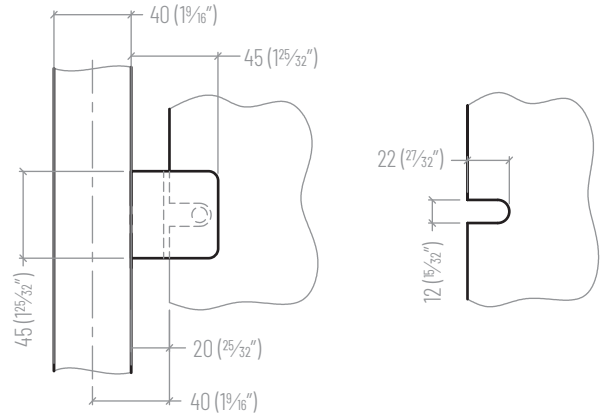

GLASS CLIP

Additional glass clips available