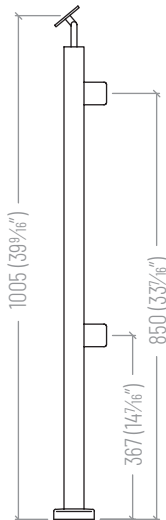

ElitePosts

Pre-fabricated
Stainless Steel
Square Posts for
Glass Railings

SEBIOR

IT ALL STARTS WITH A DREAM

ElitePosts

Black (900)

Satin (10)

- Pre-fabricated stainless steel square posts fully engineered for interior residential applications.
- Material is SS304, in both satin and black powder coated.
- Provides placement on the front, middle, and back of the tread for 36" high railings.
- Fully welded tube supports with solid square stem, providing a modern and clean look.
- Fully welded solid cast stainless steel base plates.
- Small square glass clips secured by an M8 x 20 stainless steel fastener included.
- Flat handrail attachment plates and base plate covers also included.
- Suitable for 6-10mm glass.

STAIR LINE - Front

④ SSPE36STLF

STAIR END - Front

⑦ SSPE36STEF

STAIR BLANK - Front

⑩ SSPE36STBF

STAIR BOTTOM - Middle

② SSPE36BPEM

STAIR LINE - Middle

⑤ SSPE36STLM

STAIR END - Middle

⑧ SSPE36STEM

STAIR BLANK - Middle

⑪ SSPE36STBM

STAIR BOTTOM - Back

③ SSPE36BPEB

STAIR LINE - Back

⑥ SSPE36STLB

STAIR END - Back

⑨ SSPE36STEB

STAIR BLANK - Back

⑫ SSPE36STBB

Post Configurations

SEBIOR