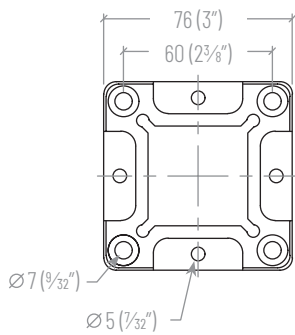

ElitePosts

Richelieu Glazing Supplies is excited to introduce our new line of Elite Posts! Fully engineered and designed for modern life, this line is sure to impress. Available in Satin and Black, our Elite Posts can be installed on the front, middle, or back of your step to create an elegant look for your home.

#	PRODUCT CODE	DESCRIPTION
1	SSPE36BPEF	STAIR BOTTOM POST - Front
2	SSPE36BPEM	STAIR BOTTOM POST - Middle
3	SSPE36BPEB	STAIR BOTTOM POST - Back
4	SSPE36STLF	STAIR LINE POST - Front
5	SSPE36STLM	STAIR LINE POST - Middle
6	SSPE36STLB	STAIR LINE POST - Back
7	SSPE36STEF	STAIR END POST - Front
8	SSPE36STEM	STAIR END POST - Middle
9	SSPE36STEB	STAIR END POST - Back
10	SSPE36STBF	STAIR BLANK POST - Front
11	SSPE36STBM	STAIR BLANK POST - Middle
12	SSPE36STBB	STAIR BLANK POST - Back
13	SSPE36LNDE	LANDING END / TURN POST
14	SSPE36LNDL	LANDING LINE POST
15	SSPE36LNDC	LANDING CORNER POST
16	SSPE36LNDB	LANDING BLANK POST

BASE PLATE