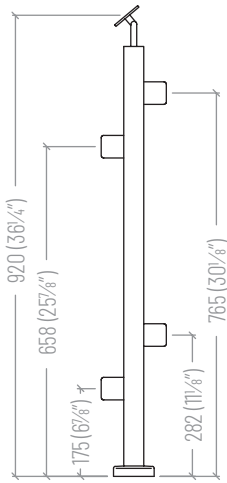

BASE PLATE

BASE PLATE COVER

GLASS CLIP

Additional glass clips available

Landing Posts

**LANDING END
STAIR/LANDING TURN**

⑬ SSPE36LNDE

LANDING LINE

⑭ SSPE36LNDL

LANDING CORNER

⑮ SSPE36LNDC

LANDING BLANK

⑯ SSPE36LNDB

Stair Posts

STAIR BOTTOM - Front

① SSPE36BPEF