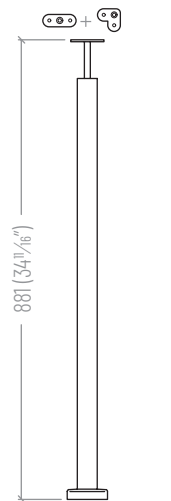

LANDING BLANK

⑯ SSPE36LNDB