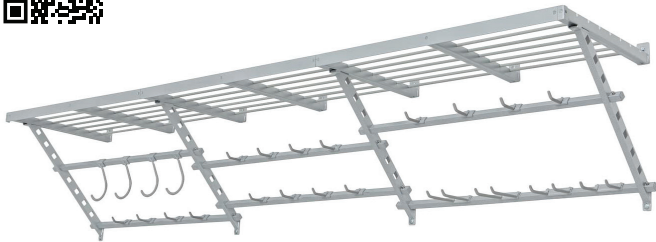

Garage Storage Kits

ULTIMATE KIT

- > Three-dimensional wall storage, perfect for yard tools, sports gear, hobby supplies, storage bins, and up to 4 bikes
- > Store infrequently used items in storage bins (not included) on 20" deep shelf
- > Powder-coated steel shelf and hooks
- > Quick and simple install with only a few basic tools
- > Supplied with: 1 x 96" wide storage shelf, 2 standard double hooks, 2 wide double hooks, 16 single hooks, 4 bike hooks
- > Depth: 20"
- > Width: 96"
- > Load capacity: 1500 lb [680 kg]
- > Material: steel

Storage bins not included.

NO	FINISH	PK	CASE
28002BC	White	1	1