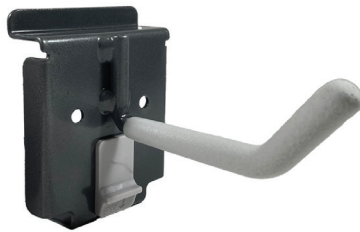

Slatwall Accessories

4" SINGLE HOOK

- › Easily install and arrange with thumb-slide locking mechanism, no tools required
- › Durable construction with powder-coat finish
- › Hooks have rubberized coating to prevent scratching of stored items
- › Load capacity: 50 lb [22 kg]
- › Material: steel

NO	FINISH	PK	CASE
29117BC	Graphite	1	6

4" DOUBLE HOOK

- › Easily install and arrange with thumb-slide locking mechanism, no tools required
- › Durable construction with powder-coat finish
- › Hooks have rubberized coating to prevent scratching of stored items
- › Load capacity: 50 lb [22 kg]
- › Material: steel