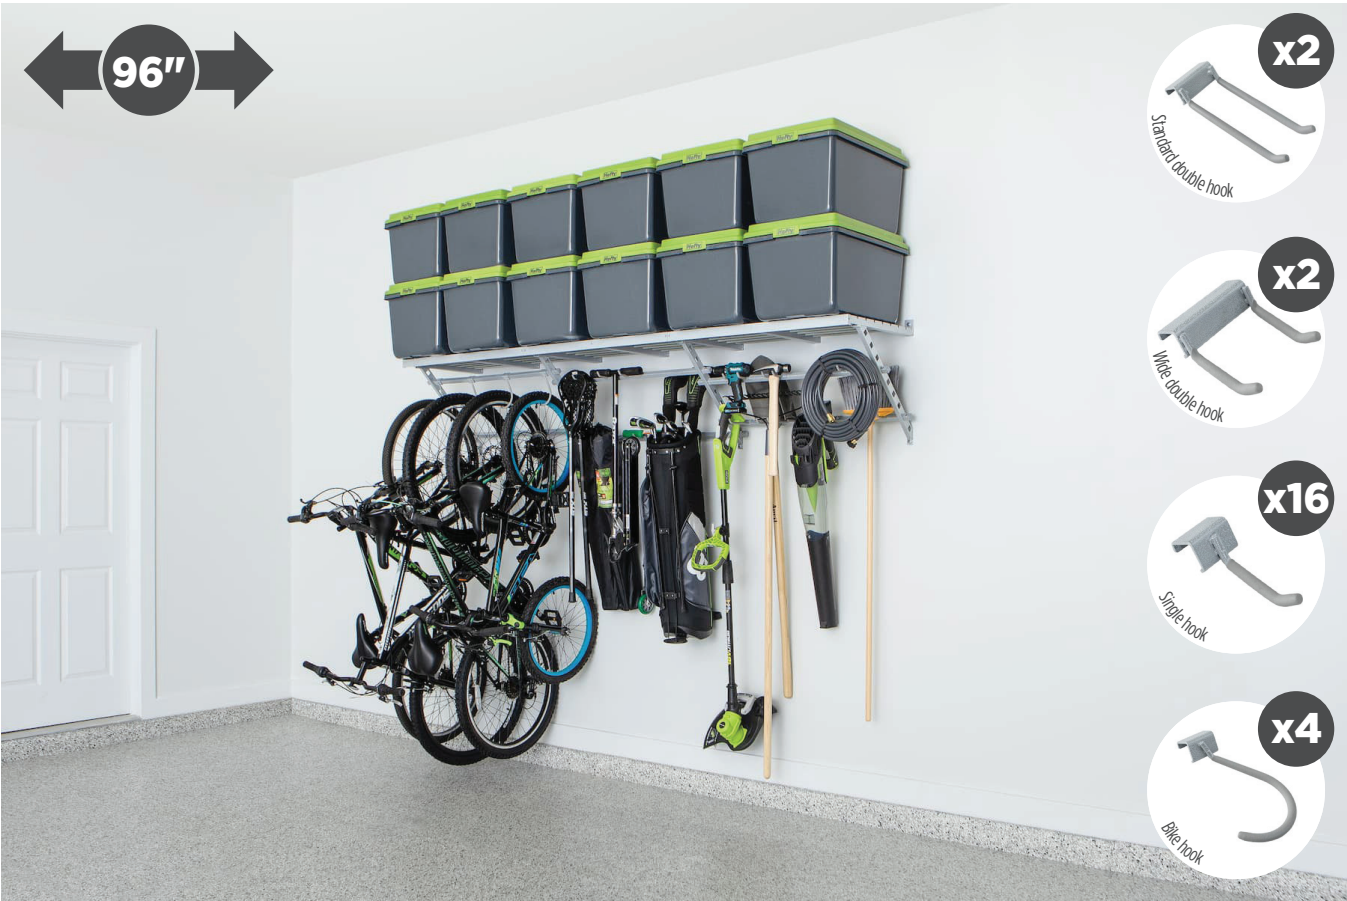

### ADJUSTABLE HORIZONTAL BIKE RACK

- › A heavy-duty support bar and hook to securely elevate large or small bikes off the ground
- › Adjuster knob fits rack angle to accommodate most bikes
- › Velcro straps secure bike onto mount while the rubber-coated channel protects bike finish from scratching
- › Easily install and arrange with thumb-slide locking mechanism, no tools required
- › Durable construction with powder-coat finish
- › Load capacity: 50 lb [22 kg]
- › Material: steel

## ULTIMATE KIT

- > Three-dimensional wall storage, perfect for yard tools, sports gear, hobby supplies, storage bins, and up to 4 bikes
- > Store infrequently used items in storage bins (not included) on 20" deep shelf
- > Powder-coated steel shelf and hooks
- > Quick and simple install with only a few basic tools
- > Supplied with: 1 x 96" wide storage shelf, 2 standard double hooks, 2 wide double hooks, 16 single hooks, 4 bike hooks
- > Depth: 20"
- > Width: 96"
- > Load capacity: 1500 lb [680 kg]
- > Material: steel