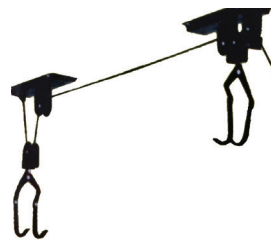

BICYCLE LIFT

- › Pulley system takes the ease out of lifting while the safety lock helps prevent accidental release and falling down
- › If mounting to concrete or other solid surface, use appropriate hardware
- › Load capacity: 44 lb [20 kg]
- › Material: steel
- › Mounting screws included

NO	FINISH	PK	CASE
2280BC	Black	1	6

BALL HOLDER

- › Lightweight ball holder that can be mounted almost anywhere
- › Load capacity: 10 lb [4.5 kg]
- › Material: plastic
- › Mounting screws included

NO	FINISH	BALL DIAMETER	PK	CASE
2265BC	Black	28-1/2" to 29-1/2"	1	20
2295BC	Black	23" to 24"	1	20