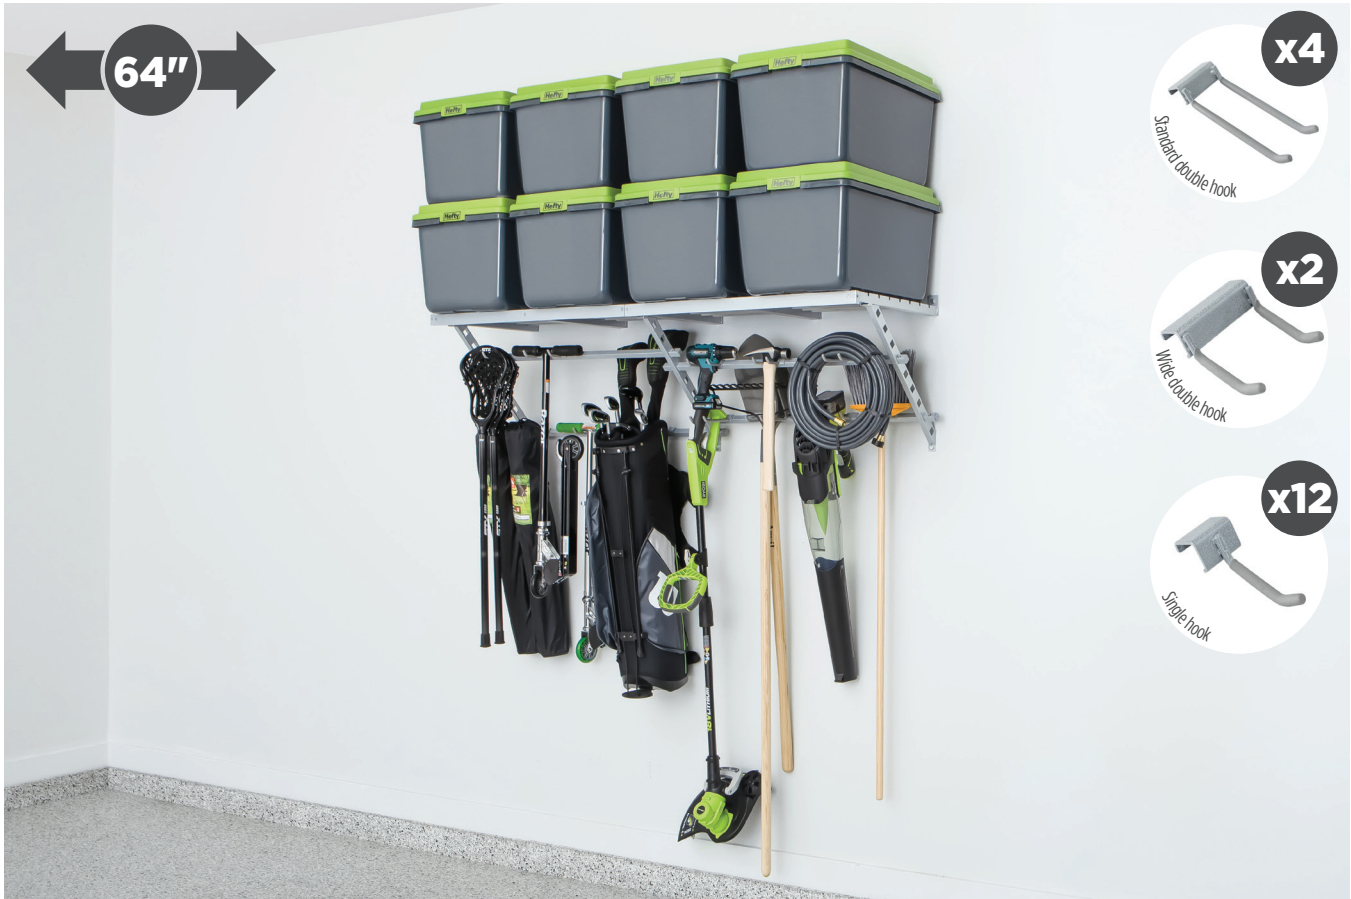

### ADJUSTABLE HORIZONTAL BIKE RACK

- › A heavy-duty support bar and hook to securely elevate large or small bikes off the ground
- › Adjuster knob fits rack angle to accommodate most bikes
- › Velcro straps secure bike onto mount while the rubber-coated channel protects bike finish from scratching
- › Easily install and arrange with thumb-slide locking mechanism, no tools required
- › Durable construction with powder-coat finish
- › Load capacity: 50 lb [22 kg]
- › Material: steel

## ULTIMATE KIT

- > Three-dimensional wall storage, perfect for yard tools, sports gear, hobby supplies, storage bins, and up to 4 bikes
- > Store infrequently used items in storage bins (not included) on 20" deep shelf
- > Powder-coated steel shelf and hooks
- > Quick and simple install with only a few basic tools
- > Supplied with: 1 x 96" wide storage shelf, 2 standard double hooks, 2 wide double hooks, 16 single hooks, 4 bike hooks
- > Depth: 20"
- > Width: 96"
- > Load capacity: 1500 lb [680 kg]
- > Material: steel

### UTILITY KIT

- › Three-dimensional wall storage, perfect for yard tools, sports gear, hobby supplies, and storage bins
- › Store infrequently used items in storage bins (not included) on 20" deep shelf
- › Powder-coated steel shelf and hooks
- › Quick and simple install with only a few basic tools
- › Supplied with: 1 x 64" wide storage shelf, 4 standard double hooks, 2 wide double hooks, 12 single hooks
- › Depth: 20"
- › Width: 64"
- › Load capacity: 1000 lb [453 kg]
- › Material: steel