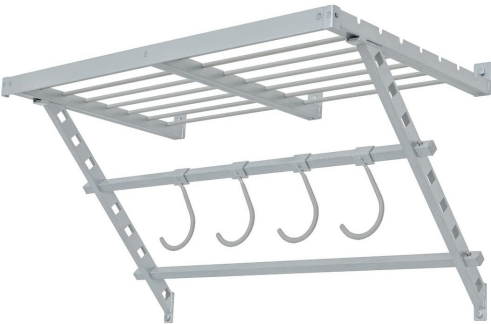

Garage Storage Kits

BIKE KIT

- > Three-dimensional wall storage, perfect for hobby supplies, storage bins, and up to 4 bikes
- > Store infrequently used items in storage bins (not included) on 20" deep shelf
- > Powder-coated steel shelf and hooks
- > Quick and simple install with only a few basic tools
- > Supplied with: 1 x 32" wide storage shelf, 4 bike hooks
- > Depth: 20"
- > Width: 32"
- > Load capacity: 500 lb [227 kg]
- > Material: steel

Storage bins not included.

NO	FINISH	PK	CASE
28001BC	White	1	1