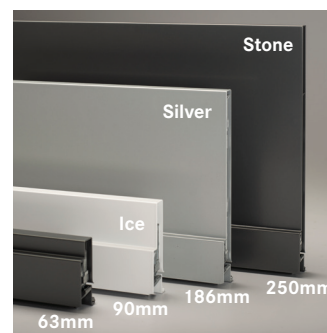

Features

- Vertical interior walls for optimum use of interior space
- Available in Silver, Stone, and Ice finishes
- Drawer side heights of 63mm, 90mm, 186mm, 250mm
- Carrying load ratings offered in 88 lb and 154 lb capacities
- Interior organization possible for deep drawers
- Side and divider railing available for all drawer heights
- Designer panels can be added to offer new design possibilities
- Sink back panel holder designed for use underneath sink drain trap
- Assembly aids for easy installation
- Works with Sensomatic (see online Nova Pro Scala catalog)
- Tilt adjustment on 186mm and 250mm deep drawers