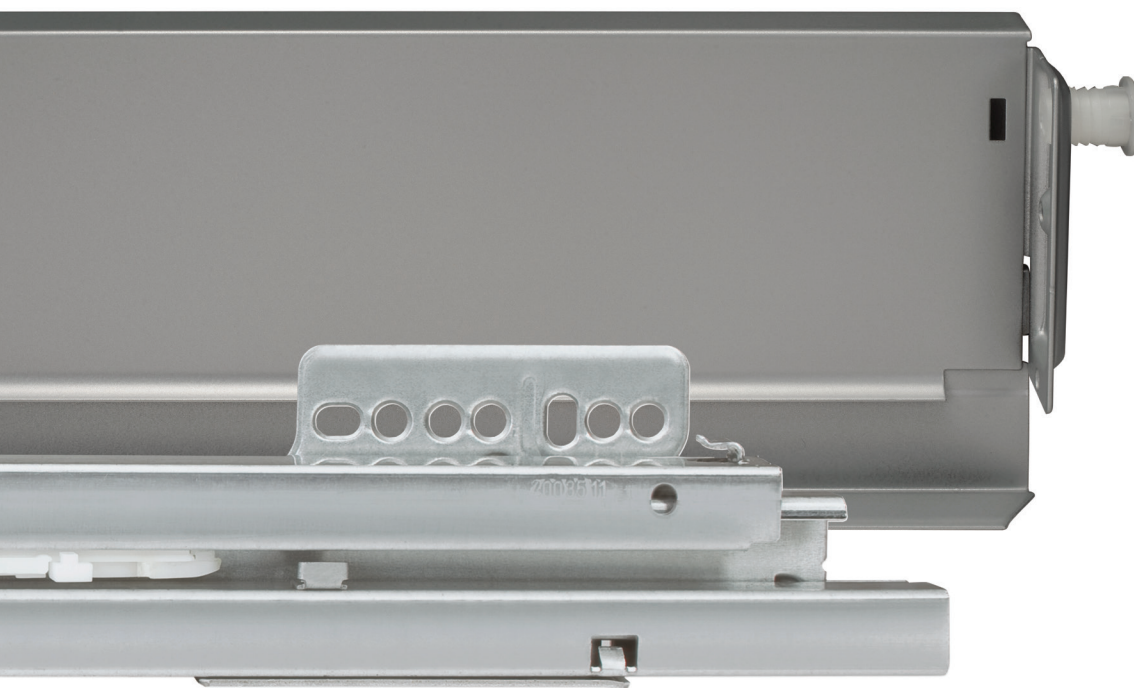

Features

- Vertical interior walls for optimum use of interior space
- Available in Silver, Stone, and Ice finishes
- Drawer side heights of 63mm, 90mm, 186mm, 250mm
- Carrying load ratings offered in 88 lb and 154 lb capacities
- Interior organization possible for deep drawers
- Side and divider railing available for all drawer heights
- Designer panels can be added to offer new design possibilities
- Sink back panel holder designed for use underneath sink drain trap
- Assembly aids for easy installation
- Works with Sensomatic (see online Nova Pro Scala catalog)
- Tilt adjustment on 186mm and 250mm deep drawers

Tipmatic Soft-close
for handle free drawers