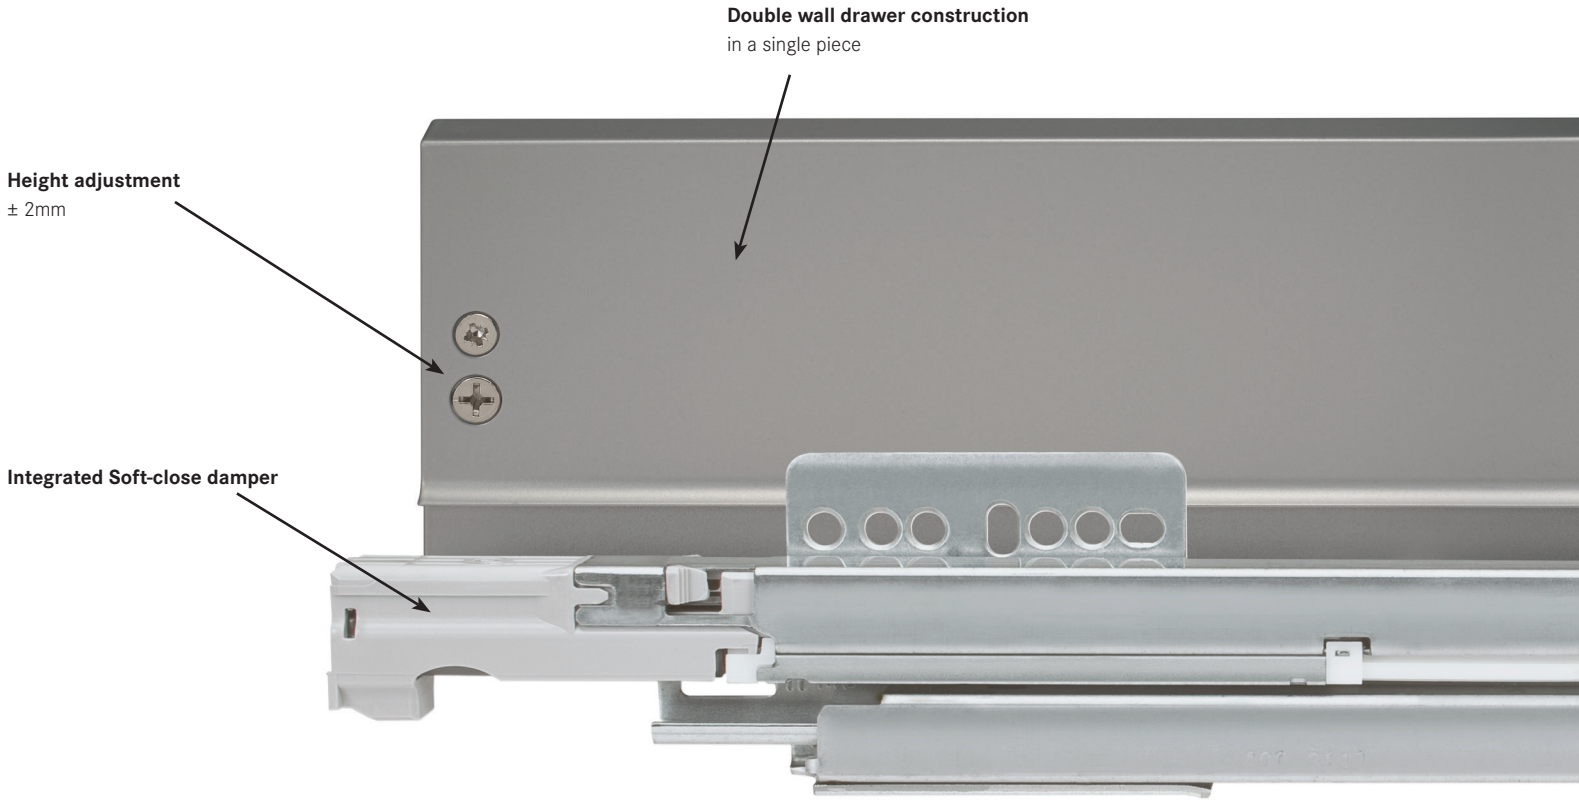

The opening and closing systems that are synonymous with Grass are also present in the Nova Pro Scala. The Soft-close action gently slows the drawer and pulls it to the fully closed position. The Tipmatic Soft-close opening system combines the advantages of the mechanical opening mechanism with the comfort of the Soft-close damping system. With Sensomatic's automatic touch-sensitive function, a gentle push is enough to start the movement of the Nova Pro Scala drawers while a second gentle push closes the drawer with the same smooth action.

### Features

- Elegant continuous design formed from a single piece of high quality steel
- Synchronized full extension drawer slide
- Smooth Soft-closing action with state-of-the-art soft-close technology
- Drawer front can be installed or removed without the use of tools
- Works with Tipmatic Soft-close and Sensomatic touch-to-open systems
- Width of the bottom and back panel is the same
- 2 and 3 dimensional adjustments