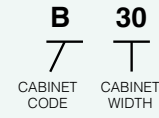

Base Cabinet Coding

Notes:

- Standard base cabinets are 24" deep and 34.5" high.
- Add door thickness for total cabinet depth.
- Oslo has a single drawer on cabinets up to 36."
- Builder Series comes standard with slab drawer front and can be upgraded to soft-close on assembled orders.
- Shaker White comes standard with slab drawer front but can be upgraded to 5-piece.