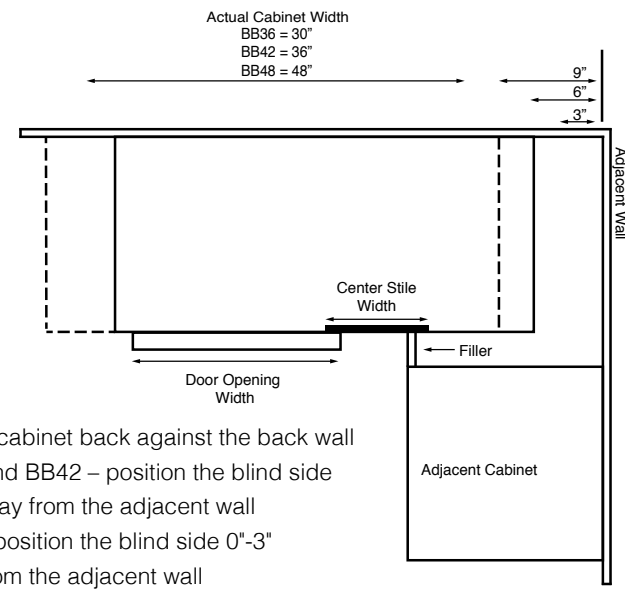

Installing a Blind Base Cabinet

Proper installation ensures that the drawer will clear hardware, and doors will open, and show correct reveal

- Place the cabinet back against the back wall
  - BB36 and BB42 – position the blind side 6"-9" away from the adjacent wall
  - BB48 - position the blind side 0"-3" away from the adjacent wall
- Place at least a 3" filler next to adjacent cabinet

*Filler not included