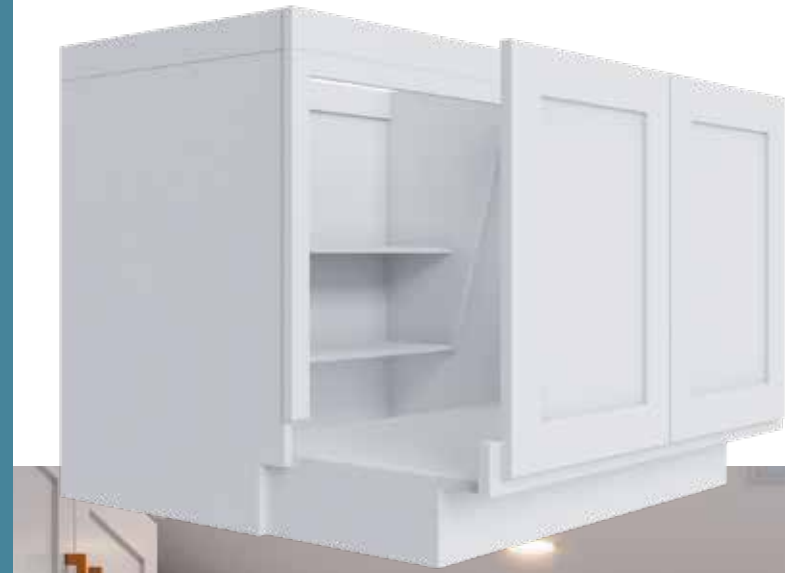

ADA Compatible

To meet the Americans with Disability Act (ADA) guidelines, our ADA kitchen cabinets are specifically engineered with a height of 32.5".

Cabinets shown in Shaker White

Single Door Base Cabinet

Item Code	Outer Dimensions			Oslo	Shaker	Brooklyn	Essential White	Essential Gray
	W	H	D	Premier			Builder	
B12-RH	12	32.5	24	-	✓	-	✓	-
B15-RH	15	32.5	24	-	✓	-	✓	-
B18-RH	18	32.5	24	-	✓	-	✓	-
B21-RH	21	32.5	24	-	✓	-	✓	-

Only available in Shaker White & Essential White

Drawer/Vanity Base Cabinet

Item Code	Outer Dimensions			Oslo	Shaker	Brooklyn	Essential White	Essential Gray
	W	H	D	Premier			Builder	
DB12-3-RH	12	32.5	24	-	✓	-	✓	-
DB15-3-RH	15	32.5	24	-	✓	-	✓	-
VDB12-RH	12	32.5	21	-	✓	-	✓	-
VDB15-RH	15	32.5	21	-	✓	-	✓	-

Only available in Shaker White & Essential White