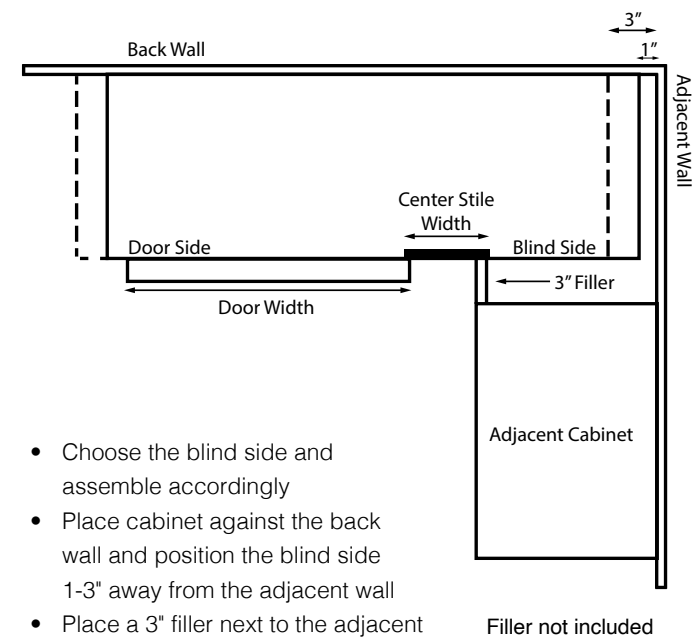

## Installing a Blind Wall Cabinet

Proper installation ensures that the doors will open and show correct reveal

- Choose the blind side and assemble accordingly
- Place cabinet against the back wall and position the blind side 1-3" away from the adjacent wall
- Place a 3" filler next to the adjacent cabinet so door can operate