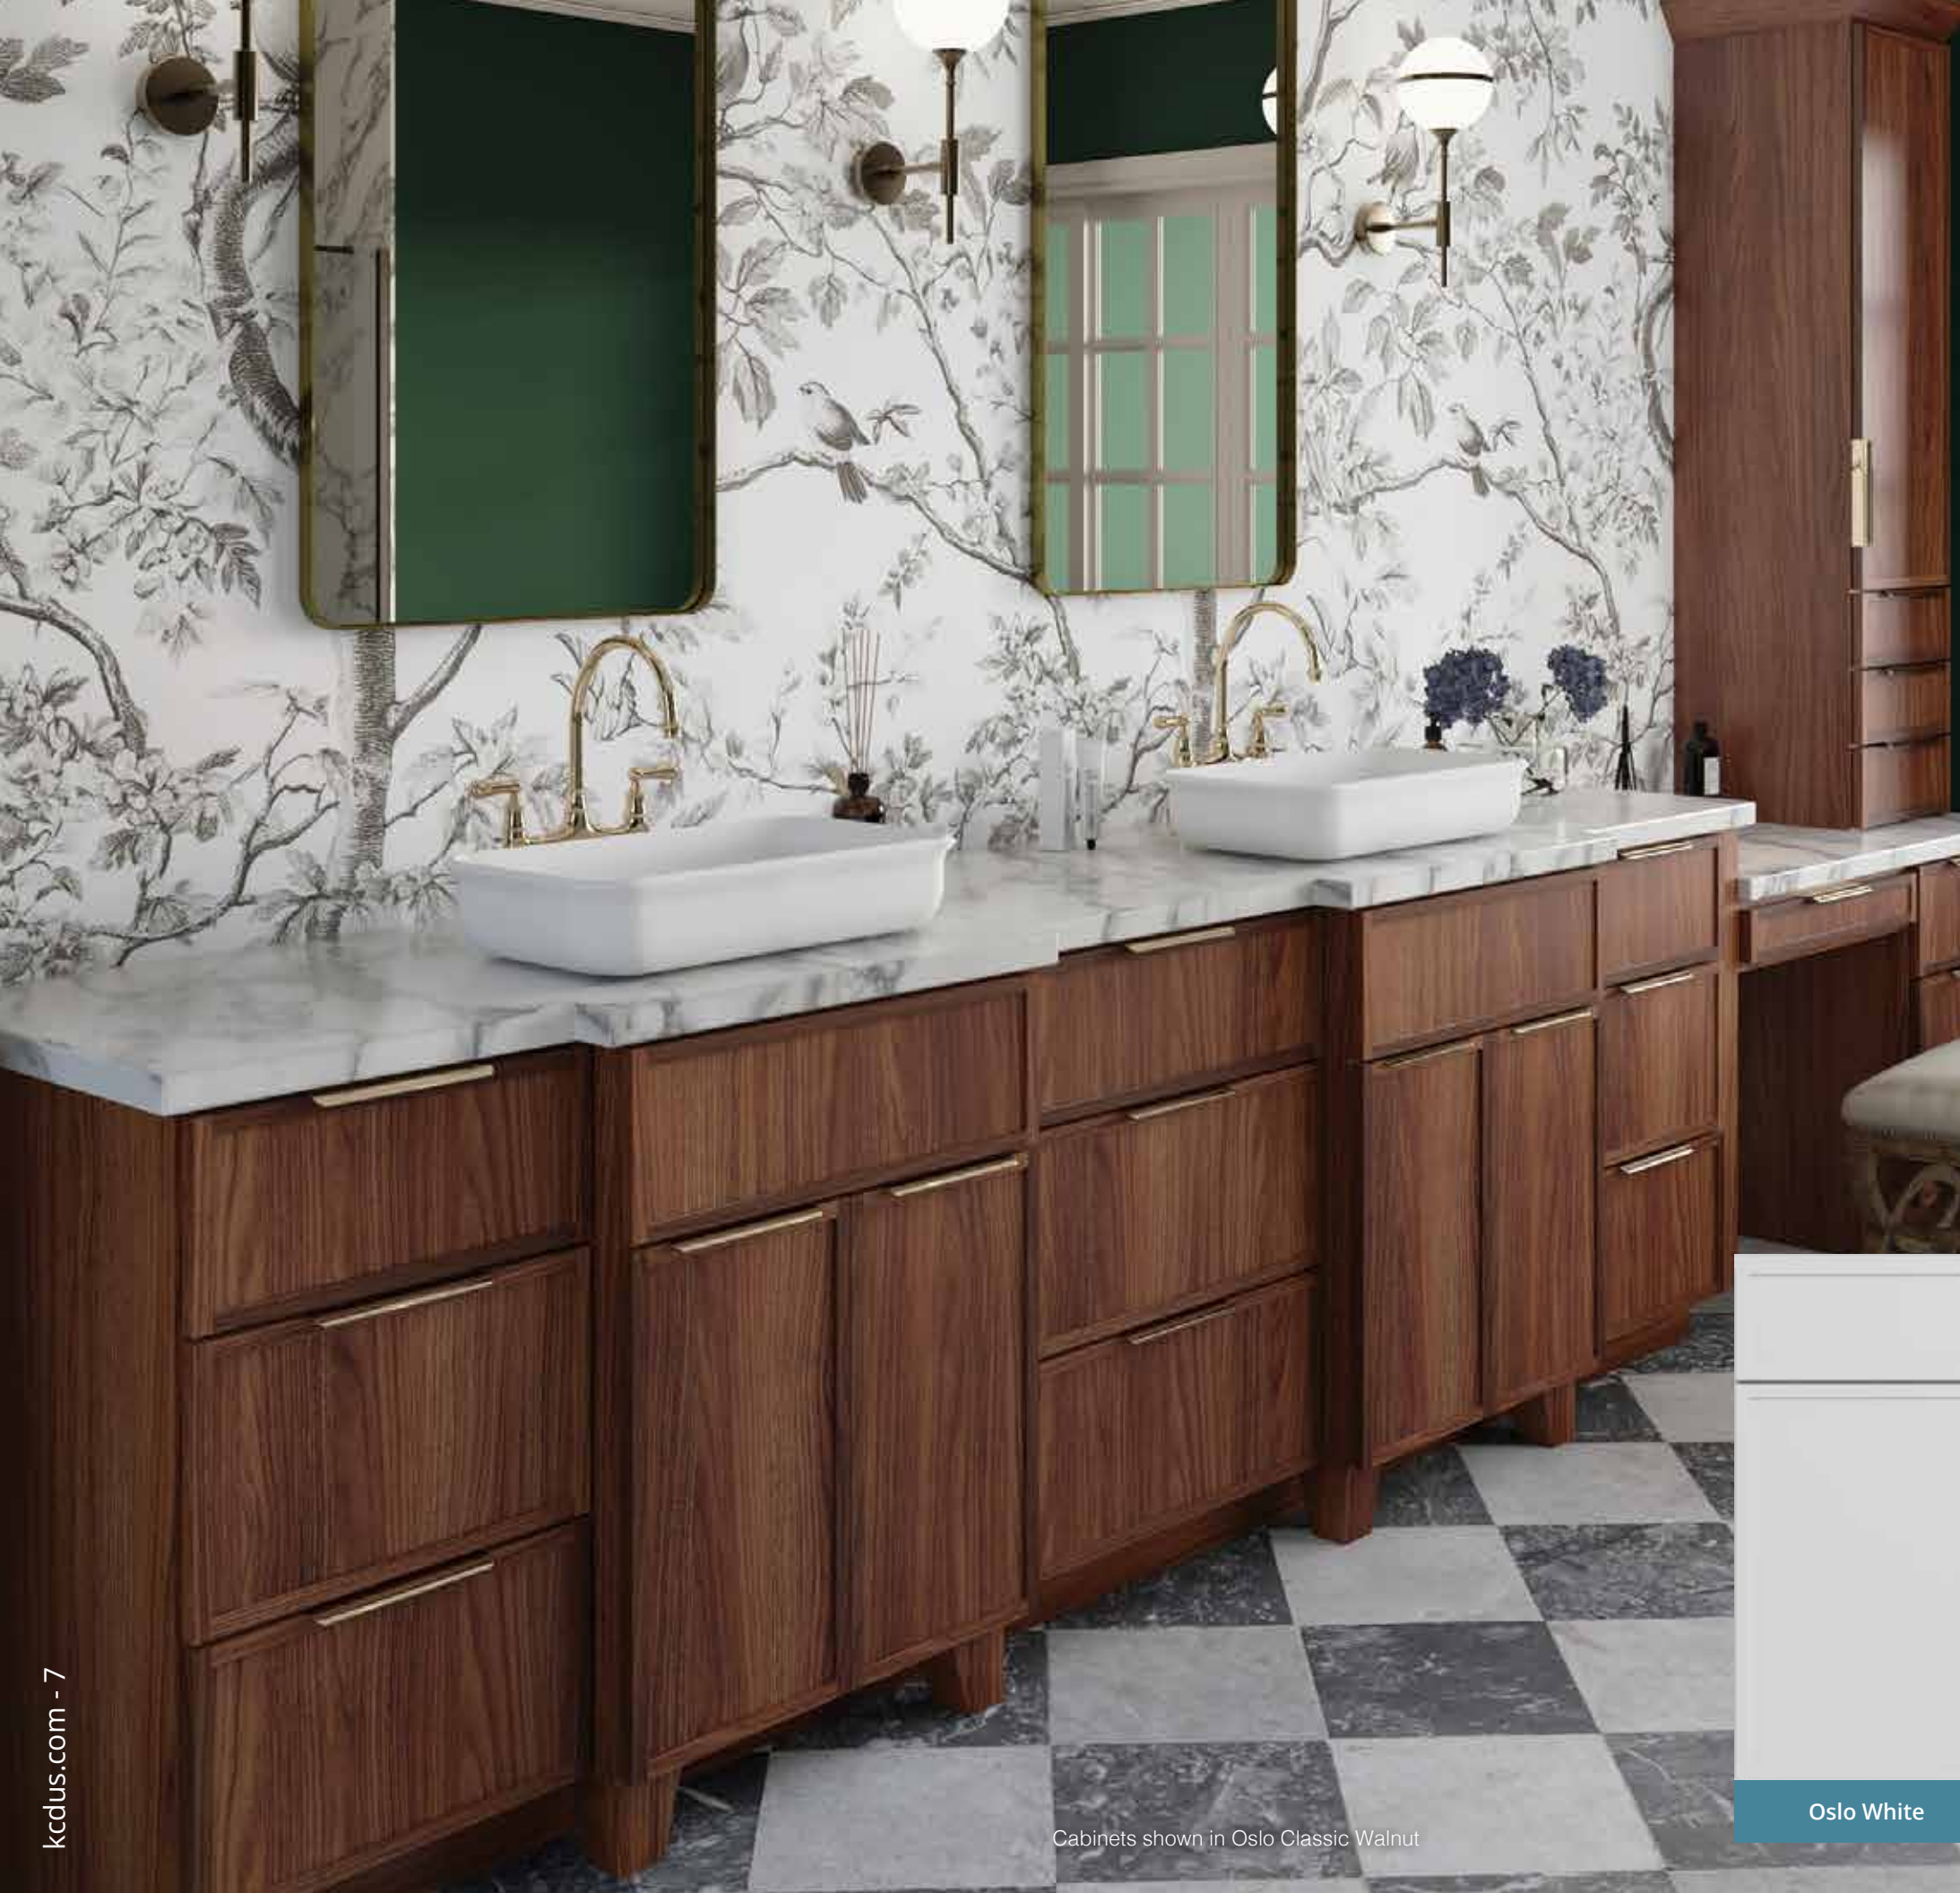

## Builder Series

ESSENTIAL WHITE (EW)

ESSENTIAL GRAY (EG)

\*Builder Series comes standard with slab drawer fronts and can be upgraded to soft-close drawers.

Cabinets shown in Essential Gray