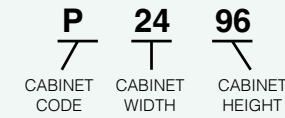

Tall Cabinet Coding

1. Notes:
2. Standard tall cabinets are 24" deep.
   - Add door thickness for total cabinet depth.