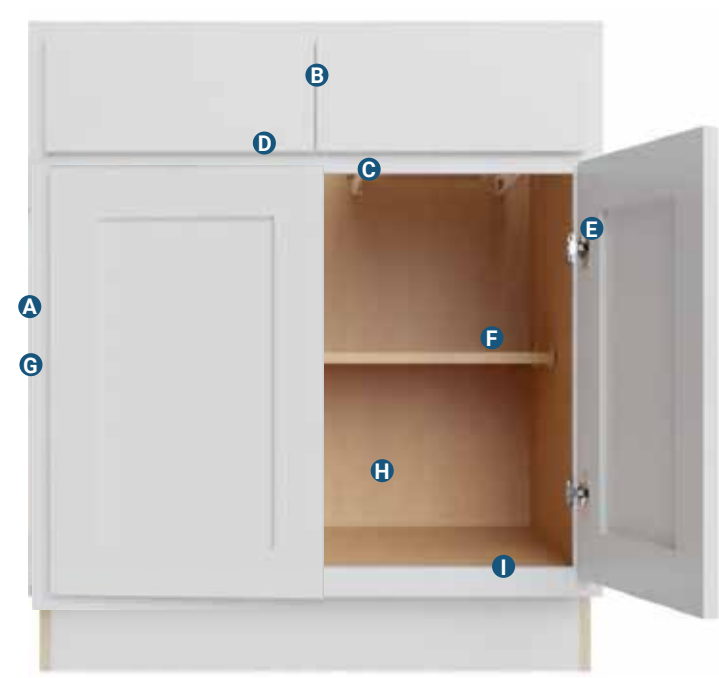

*Builder Series comes standard with slab drawer fronts and can be upgraded to soft-close drawers.